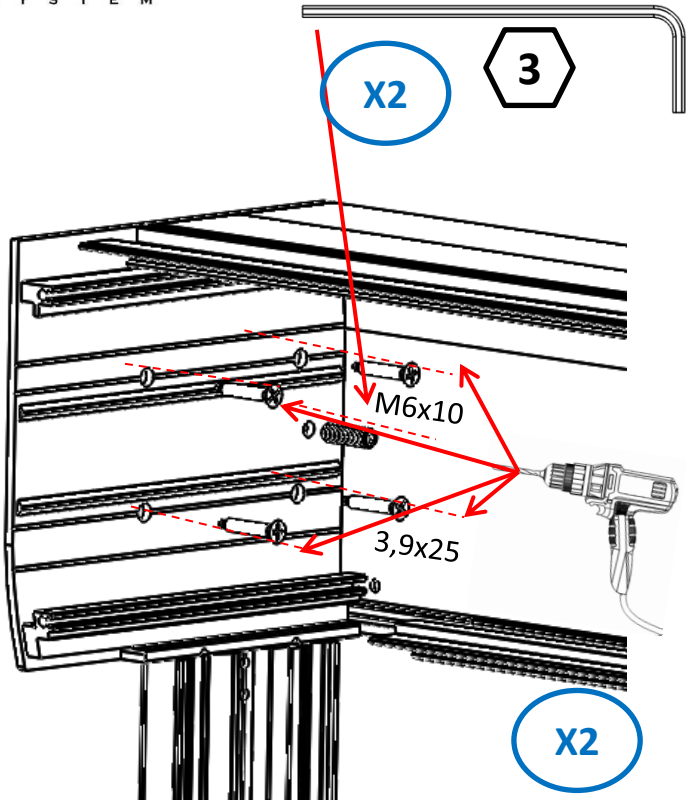

VERTIFLEX MONO 08

ИНСТРУКЦИЯ ПО МОНТАЖУ

ALBERT GENAU[®]
SYSTEM

1

2

3,9x19

3

4

5

3,9x19

X2

6

OUTSIDE

INSIDE

3,9x13

OUTSIDE

OUTSIDE

INSIDE

3,9x13

OUTSIDE

INSIDE

OUTSIDE

INSIDE

17