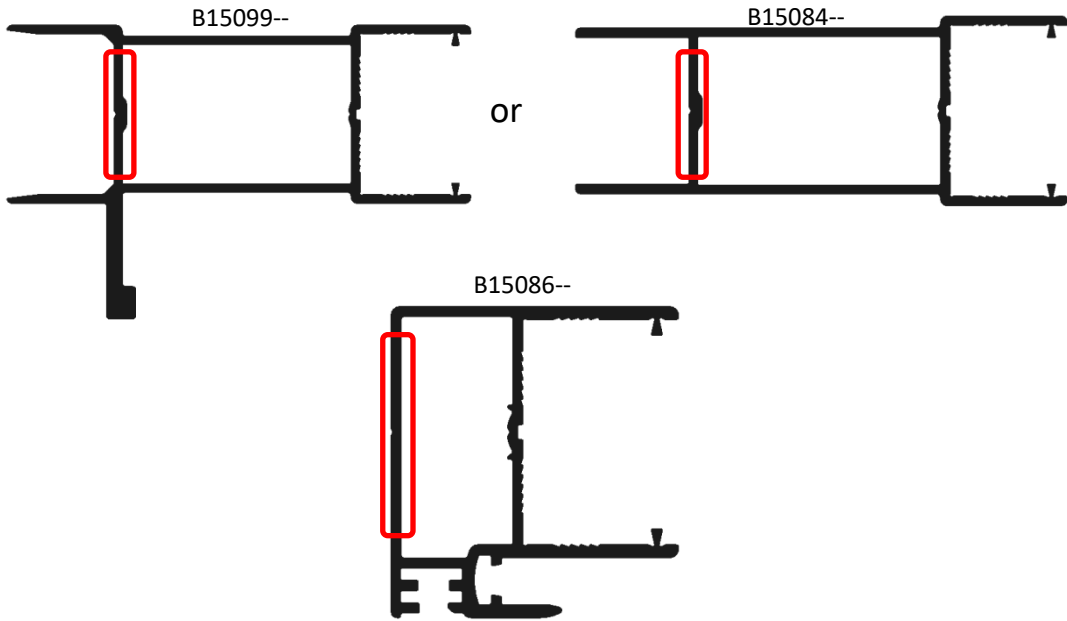

IF YOU WANT TO MAKE ONE RAIL (42"36 ONE RAIL PER BOX "S" WRITE PLEASE.

GLASS DIMENSIONS

GLASS DESCRIPTION	QTY	UNIT
1207 X 1780 mm 4mm +12 +4mm Double Glass	4	Pcs.

PROFILE DIMENSION

PROFILE DESCRIPTION	DIMENSIONS	QTY	UNIT
42"133 RAIL PH. (TOP)	4375 mm	2	Pcs.
31"133 SIDE PH.	2000 mm	2	Pcs.
96"34 PANEL PH.	1210 mm	8	Pcs.
31"34 PANEL PULLING PH.	1342 mm	6	Pcs.
33"19 SIDE LOCK-STREKER PH.	1378 mm	2	Pcs.
70"44 LOCK PANEL SIDE PROFILE	1342 mm	2	Pcs.
98"27 CENTER LOCK-STREKER PH.	0 mm	0	Pcs.
42"36 ONE RAIL PH.	Top: Bottom: 0 mm	0	Pcs.
	Top Side 45° Cutting: 0 mm	0	Pcs.
	Side: 0 mm	0	Pcs.
97"11 ONE RAIL CAP PH.	Top: Bottom: 0 mm	0	Pcs.
	Top Side 45° Cutting: 0 mm	0	Pcs.
	Side: 0 mm	0	Pcs.

or

для B8501449 и
B8501451

5

Верх и Низ

6

Slidemaster (верх и низ)
Slidemaster Flat (верх)

Slidemaster Flat (низ)

7

8

B15083--

B15083--

B8501452
X4

B8501453
X4

B8502505
X8

B8501450
X2

B8502128
X2