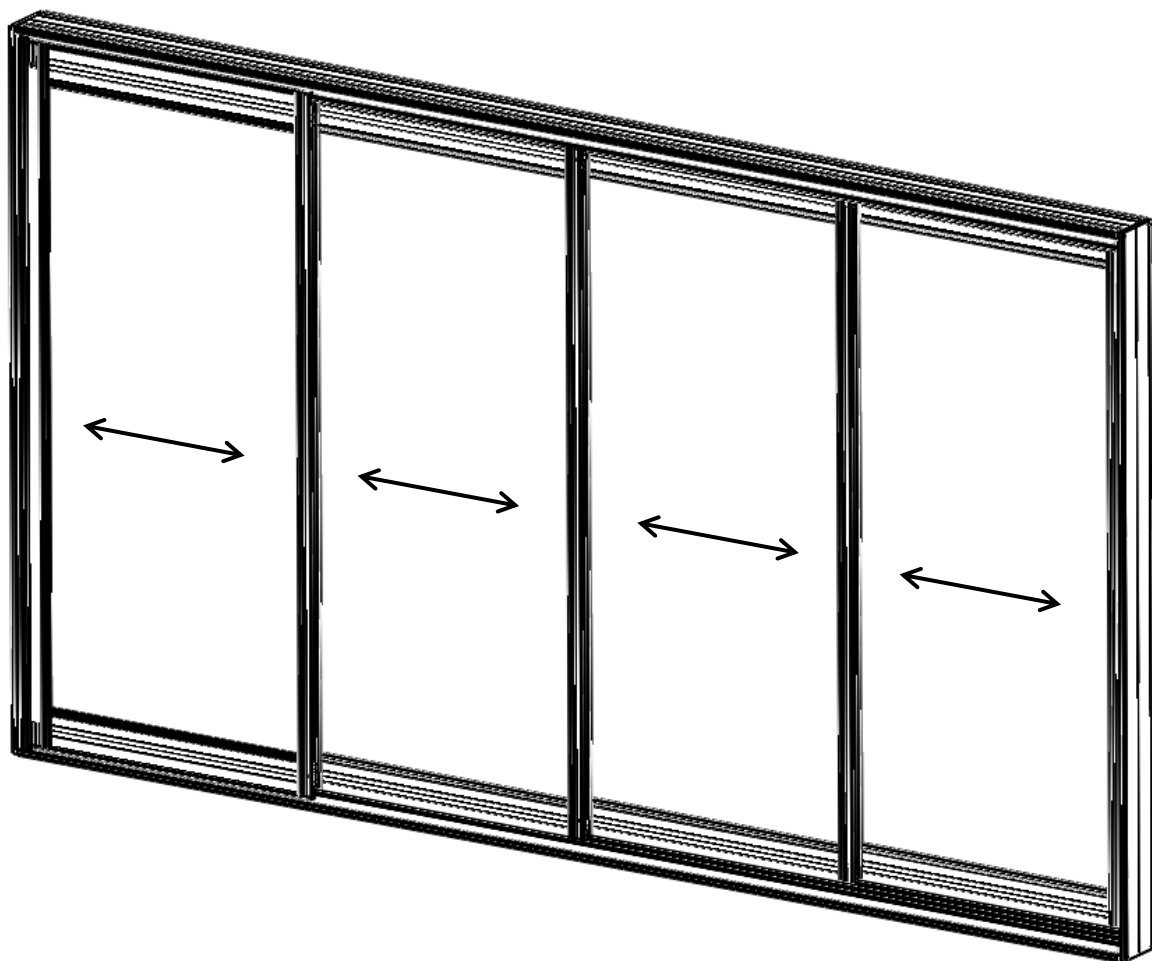

SLIDEMASTER

Инструкция по сборке

1

ALBERT GENAU SYSTEM SLIDEMASTER TWIN (WITH THRESHOLD)

CUSTOMER'S NAME: _____ DATE: 24.05.2019

SECTION DIMENSION

SECTION	WIDTH	THE # OF GLASS	Van Billegem One Side Opening	ORIS Billegem Two Side Opening	HEIGHT
	5000	4			2000
5001 The width increases according due to the difference created through the rounding up of the numbers.					

CUSTOMER'S NAME: _____ DATE: 24.05.2019

SECTION DIMENSION

SECTION	WIDTH	THE # OF GLASS	Van Billegem One Side Opening	ORIS Billegem Two Side Opening	HEIGHT
	5000	4			2000
5001 The width increases according due to the difference created through the rounding up of the numbers.					

IF YOU WANT TO MAKE ONE RAIL (42"36 ONE RAIL PER BOX "S" WRITE PLEASE.

GLASS DIMENSIONS

GLASS DESCRIPTION	QTY	UNIT
1207 X 1780 mm 4mm +12 +4mm Double Glass	4	Pcs.

PROFILE DIMENSION

PROFILE DESCRIPTION	DIMENSIONS	QTY	UNIT
42"133 RAIL PH. (TOP)	4375 mm	2	Pcs.
31"133 SIDE PH.	2000 mm	2	Pcs.
96"34 PANEL PH.	1210 mm	8	Pcs.
31"34 PANEL PULLING PH.	1342 mm	6	Pcs.
33"19 SIDE LOCK-STREKER PH.	1378 mm	2	Pcs.
70"44 LOCK PANEL SIDE PROFILE	1342 mm	2	Pcs.
98"27 CENTER LOCK-STREKER PH.	0 mm	0	Pcs.
42"36 ONE RAIL PH.	Top: Bottom: 0 mm	0	Pcs.
	Top Side 45° Cutting: 0 mm	0	Pcs.
	Side: 0 mm	0	Pcs.
97"11 ONE RAIL CAP PH.	Top: Bottom: 0 mm	0	Pcs.
	Top Side 45° Cutting: 0 mm	0	Pcs.
	Side: 0 mm	0	Pcs.