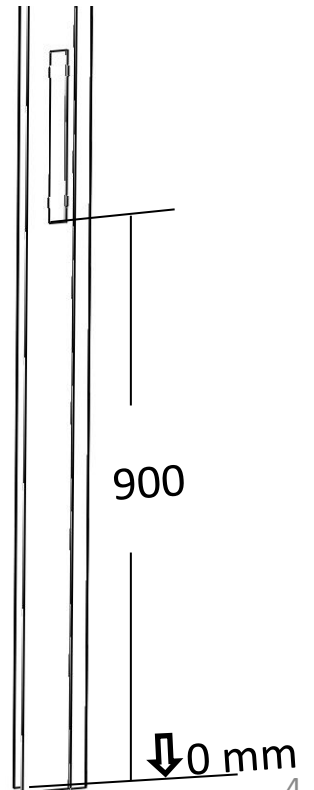

4

or

or

для B8501449 и
B8501451