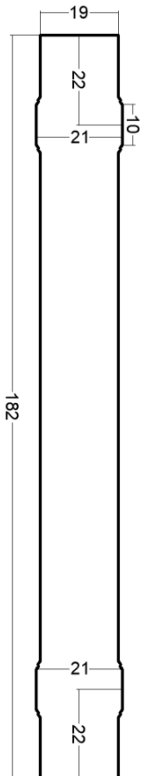

or

or

для B8501449 и
B8501451