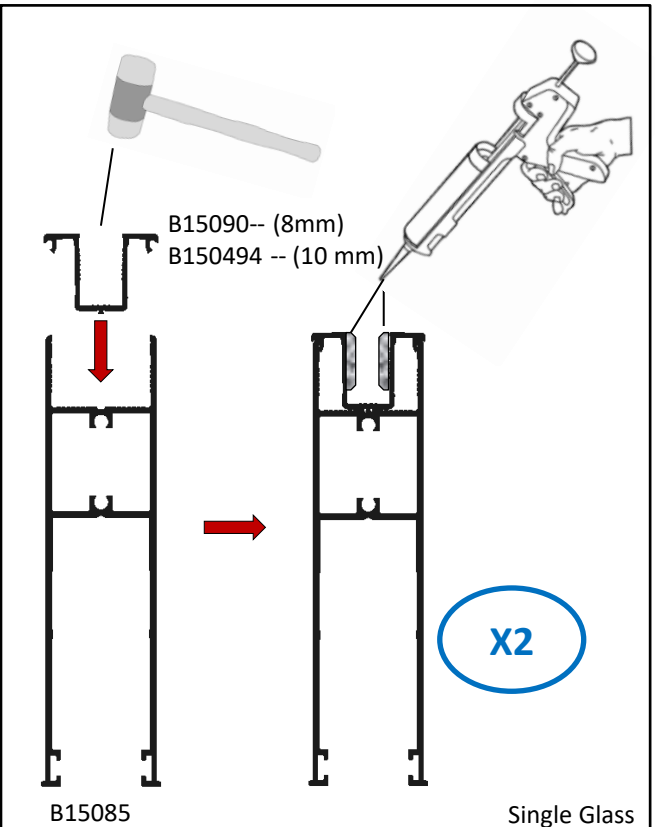

IF YOU WANT TO MAKE ONE RAIL (42"36 ONE RAIL PER BOX "S" WRITE PLEASE.

GLASS DIMENSIONS

GLASS DESCRIPTION	QTY	UNIT
1207 X 1780 mm 4mm +12 +4mm Double Glass	4	Pcs.

PROFILE DIMENSION

PROFILE DESCRIPTION	DIMENSIONS	QTY	UNIT
42"133 RAIL PH. (TOP)	4375 mm	2	Pcs.
31"133 SIDE PH.	2000 mm	2	Pcs.
96"34 PANEL PH.	1210 mm	8	Pcs.
31"34 PANEL PULLING PH.	1342 mm	6	Pcs.
33"19 SIDE LOCK-STREKER PH.	1378 mm	2	Pcs.
70"44 LOCK PANEL SIDE PROFILE	1342 mm	2	Pcs.
98"27 CENTER LOCK-STREKER PH.	0 mm	0	Pcs.
42"36 ONE RAIL PH.	Top: Bottom: 0 mm	0	Pcs.
	Top Side 45° Cutting: 0 mm	0	Pcs.
	Side: 0 mm	0	Pcs.
97"11 ONE RAIL CAP PH.	Top: Bottom: 0 mm	0	Pcs.
	Top Side 45° Cutting: 0 mm	0	Pcs.
	Side: 0 mm	0	Pcs.

X1

X1

1

2

3

6

После монтажа

7