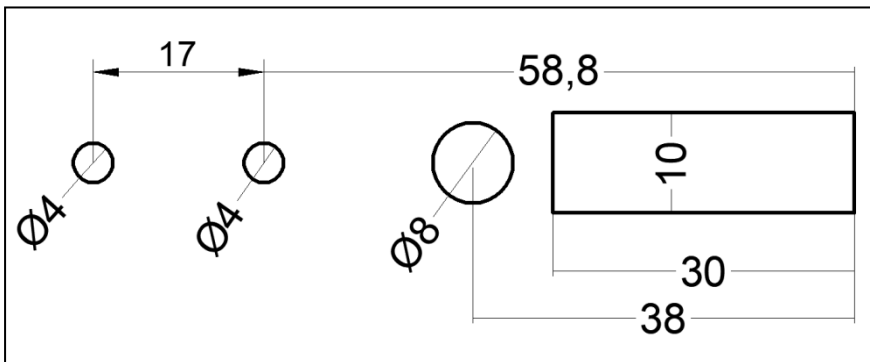

6

Slidemaster (верх и низ)
Slidemaster Flat (верх)