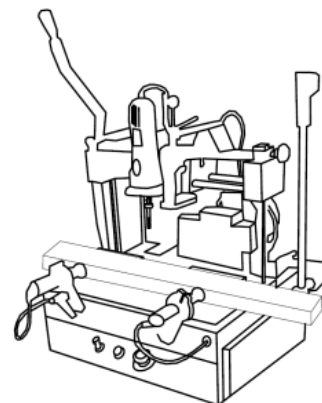

3

Slidemaster

верх

НИЗ

Slidemaster Flat