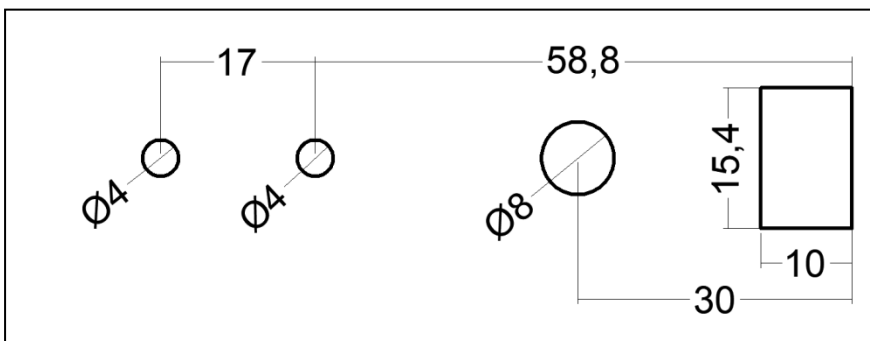

Slidemaster Flat (низ)