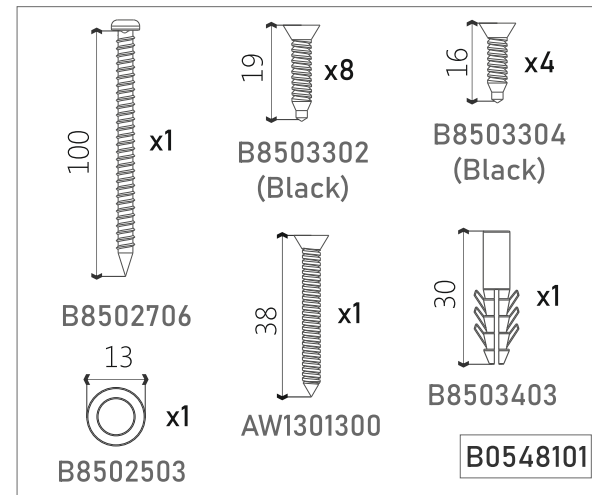

B05482

Комплект сдвижной створки 08 ALL Glass левый