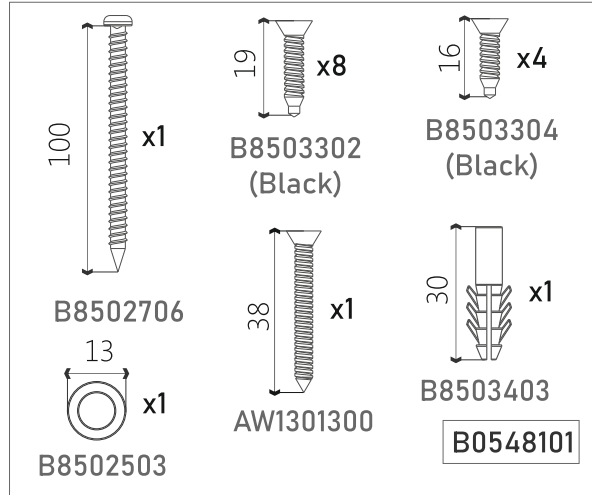

B05481

Комплект сдвижной створки 08 ALL Glass правый